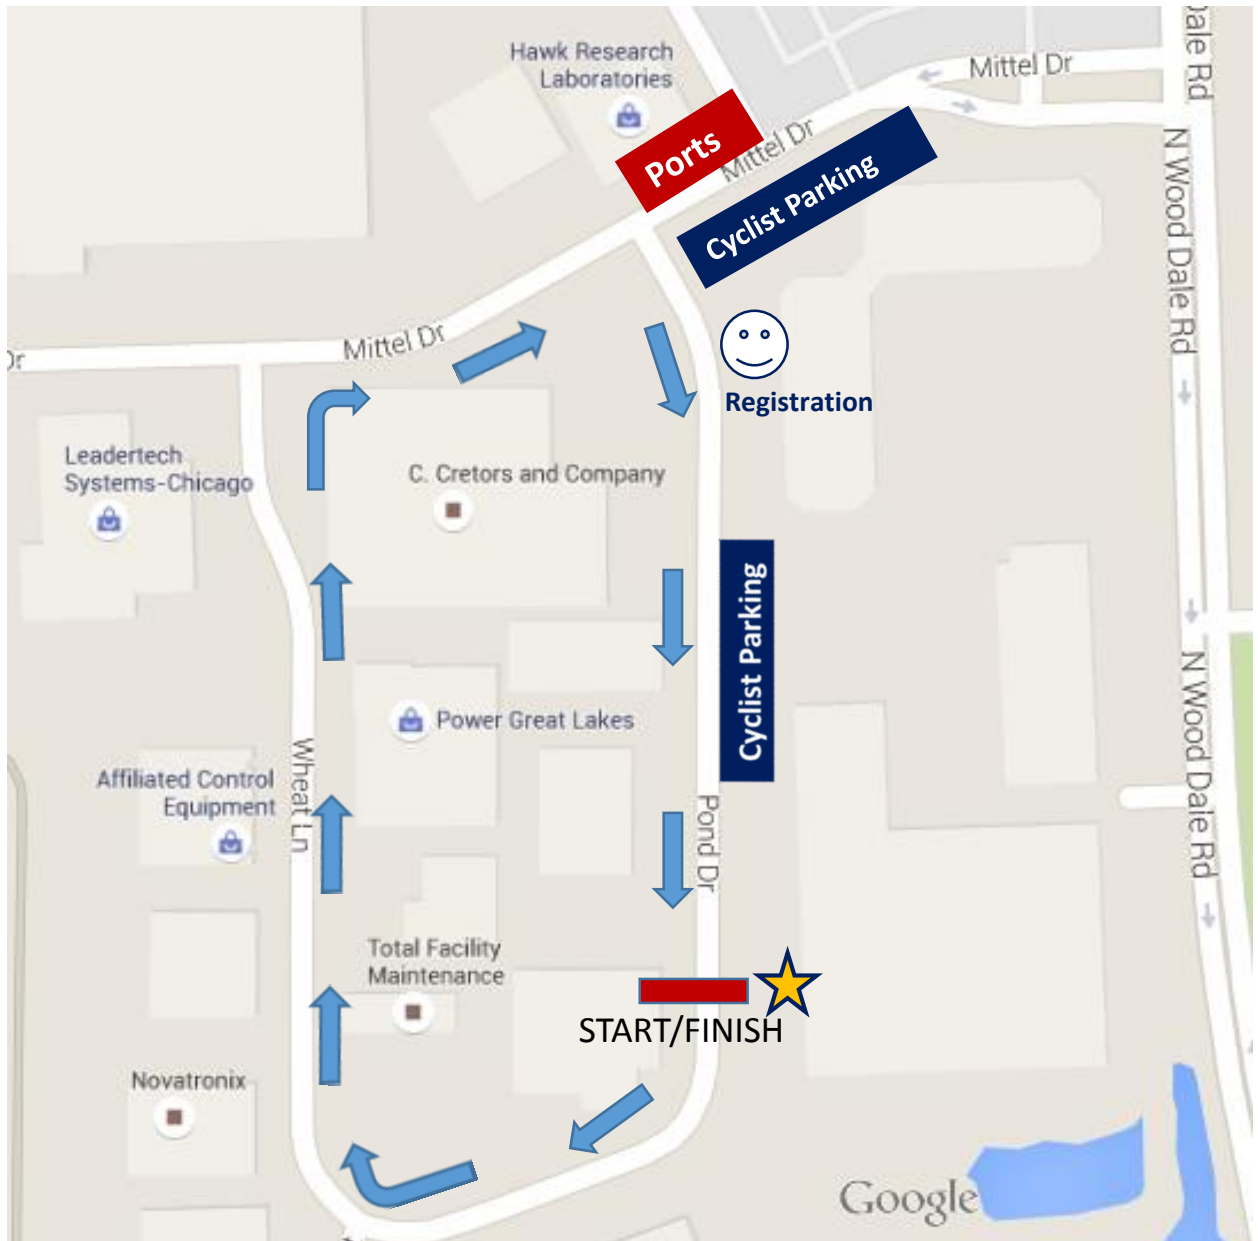

ABR Criterium Championships Course Map WoodDale, IL

SOUTH COURSE

Oakwood Industrial Park, at Mittel Rd & Pond Dr

From Chicago: West on Irving Park Rd. to Wood Dale Rd, North on Wood Dale Rd to Mittel Rd, West on Mittel to Pond Dr. **From I-290/53:** exit East Thorndale Ave, East on Thorndale Ave to Wood Dale Rd, south on Wood Dale Rd to Mittel Rd, West on Mittle Rd to Pond Dr.